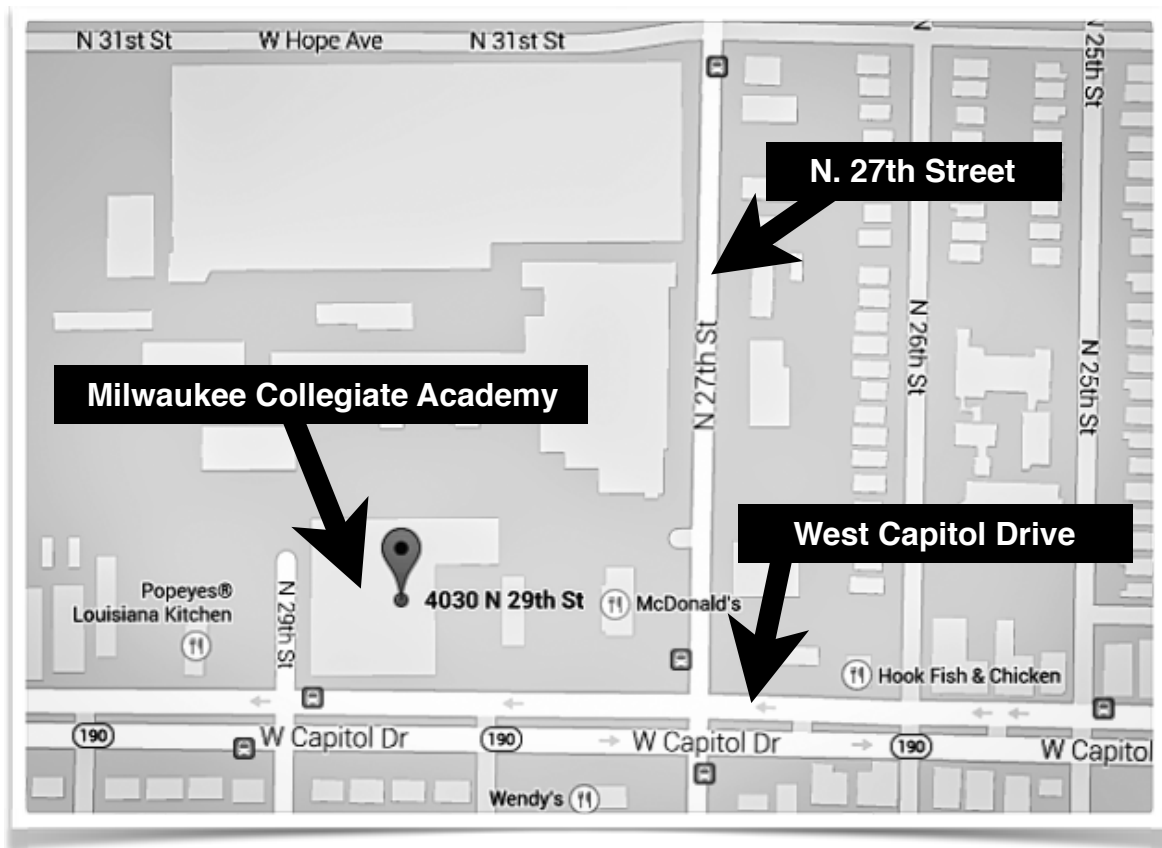

Milwaukee Collegiate Academy

FREQUENTLY ASKED QUESTIONS & ANSWERS

What is Milwaukee Collegiate Academy?

Milwaukee Collegiate Academy (MCA) is a public charter high school delivering a college-focused education to high school students for more than ten years. MCA serves scholars in grades 9 through 12.

Milwaukee Collegiate Academy is located at **4030 N. 29th Street (29th and Capitol Drive)** in Milwaukee. Our state-of-the-art building features large learning areas dedicated to our blended learning initiative in a highly visible location with easy access to public transportation. MCA features a secure entry and a modern learning environment for students.